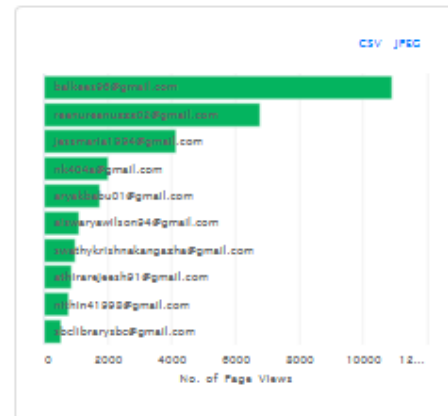

USAGE STATISTICS

Start Month * End Month * [Old Usages Format](#)

[Get Usages](#)

Users Activity

Top 10 Users

Daily Page Views

N-LIST

National Library and Information Services
Infrastructure for Scholarly Content
extending access to e-Resources to colleges in India