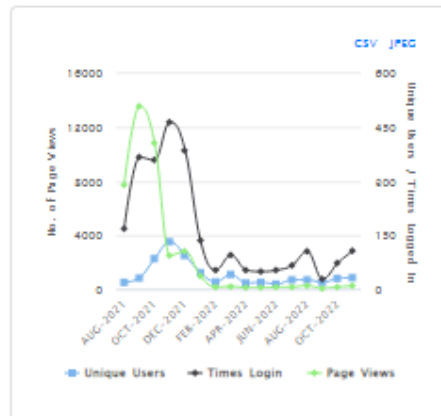

USAGE STATISTICS

Start Month * End Month * [Old Usages Format](#)

[Get Usages](#)

Users Activity

Top 10 Users

Daily Page Views

N-LIST

National Library and Information Services
Infrastructure for Scholarly Content
extending access to e-Resources to colleges in India